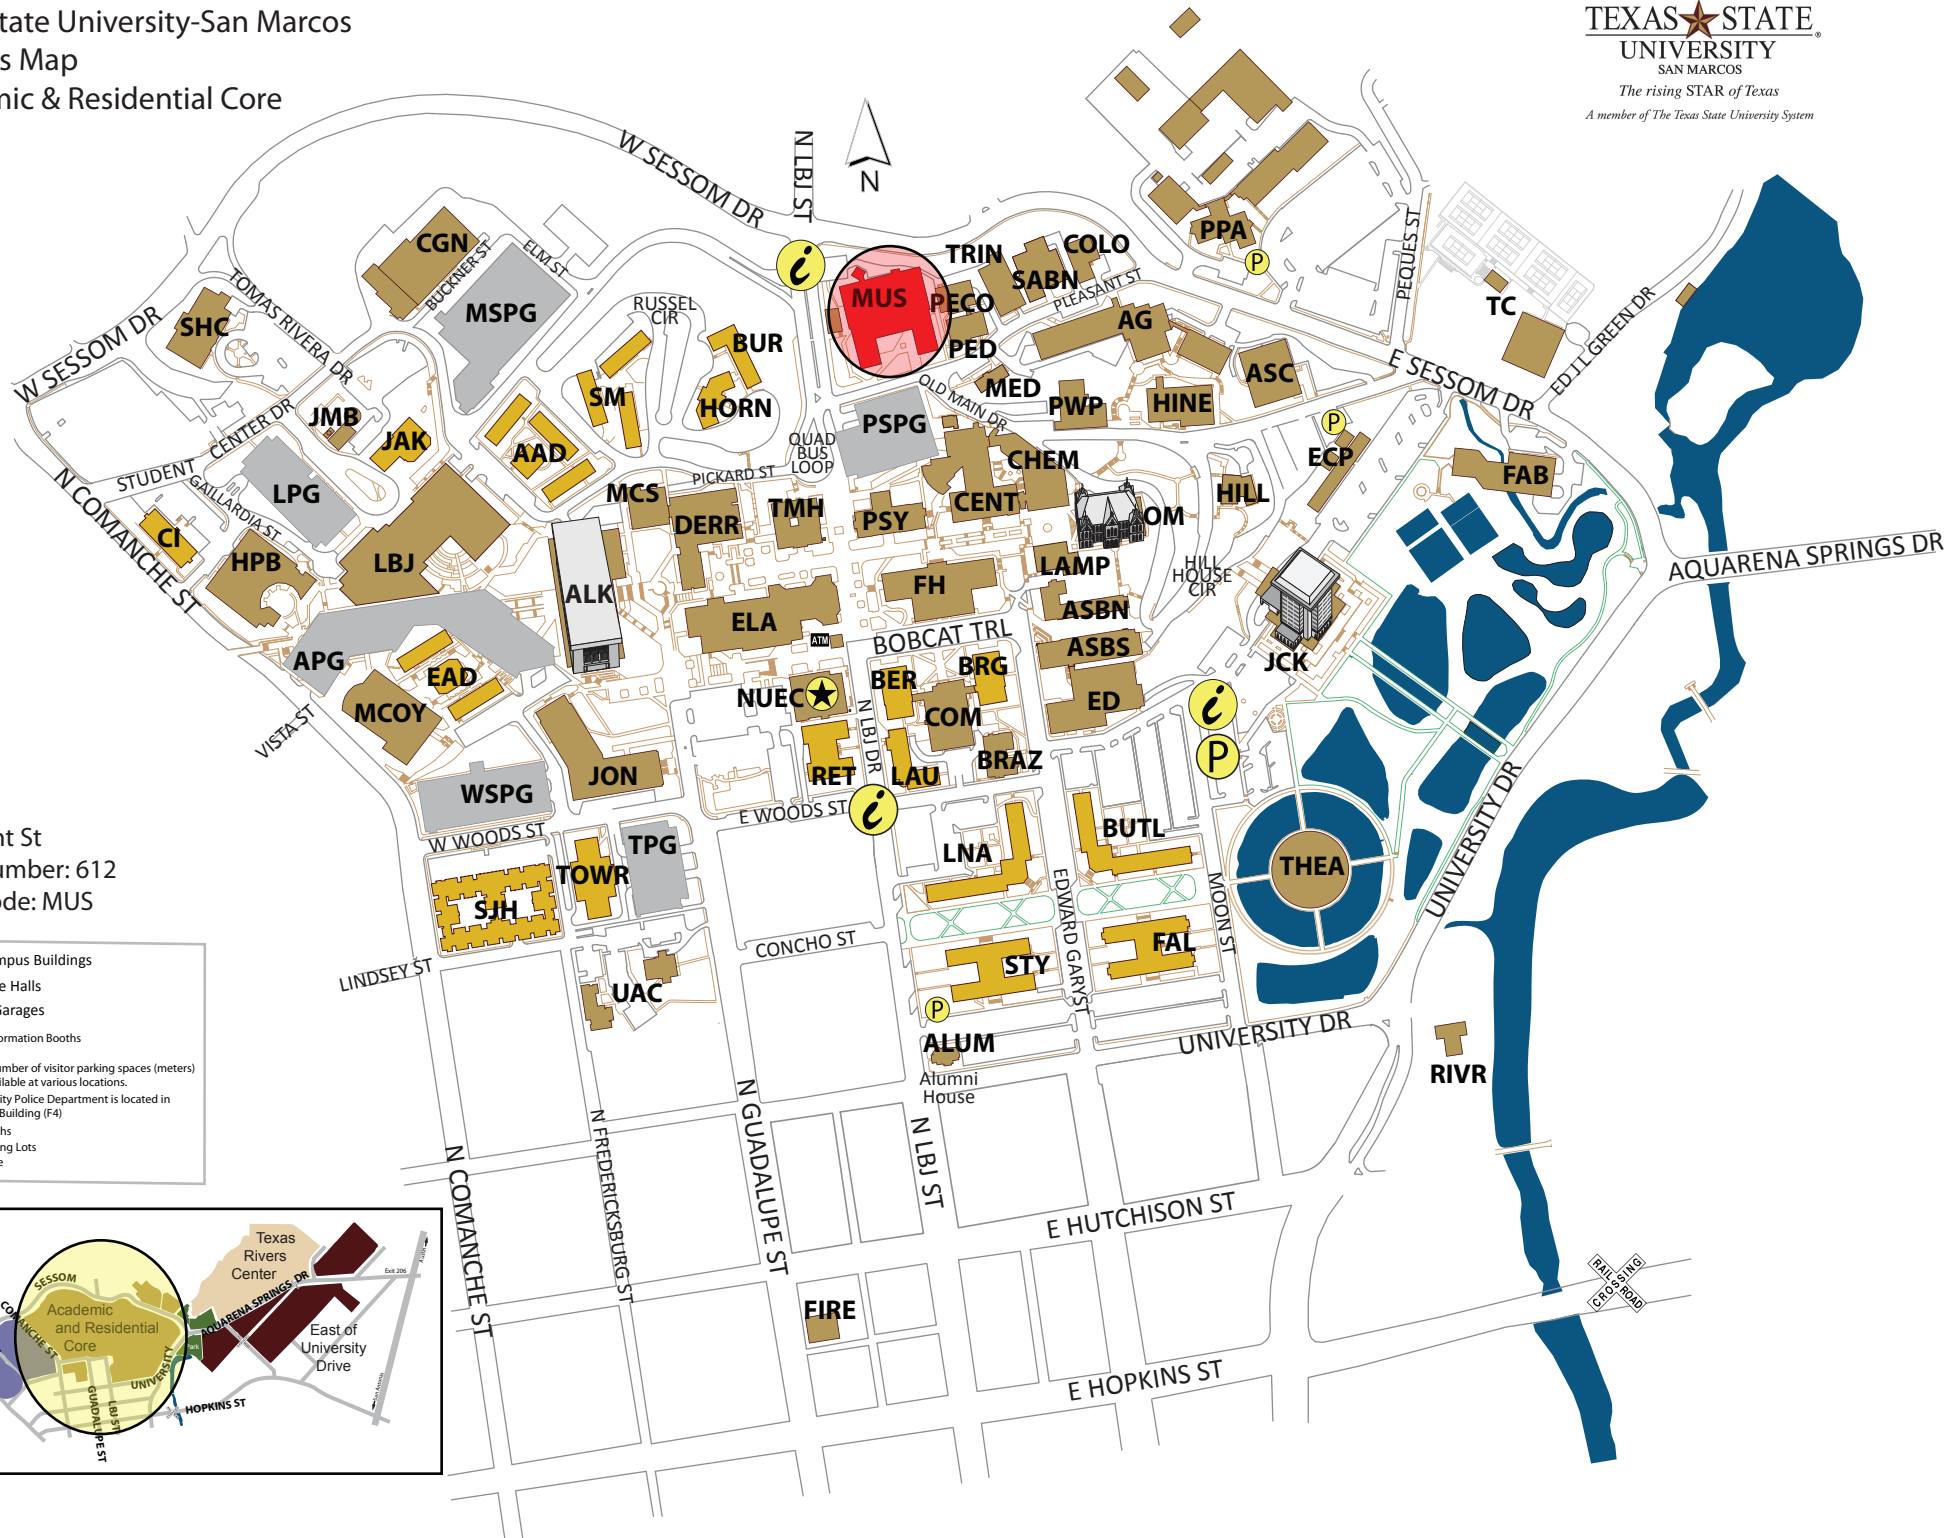

Texas State University-San Marcos
Campus Map
Academic & Residential Core

Music
101 Pleasant St
Building Number: 612
Building Code: MUS

- Main Campus Buildings
- Residence Halls
- Parking Garages
- Campus Information Booths
- P A limited number of visitor parking spaces (meters) are also available at various locations.
- ★ The University Police Department is located in the Neuces Building (F4)
- Walking Paths
- Roads/Parking Lots
- Green Space